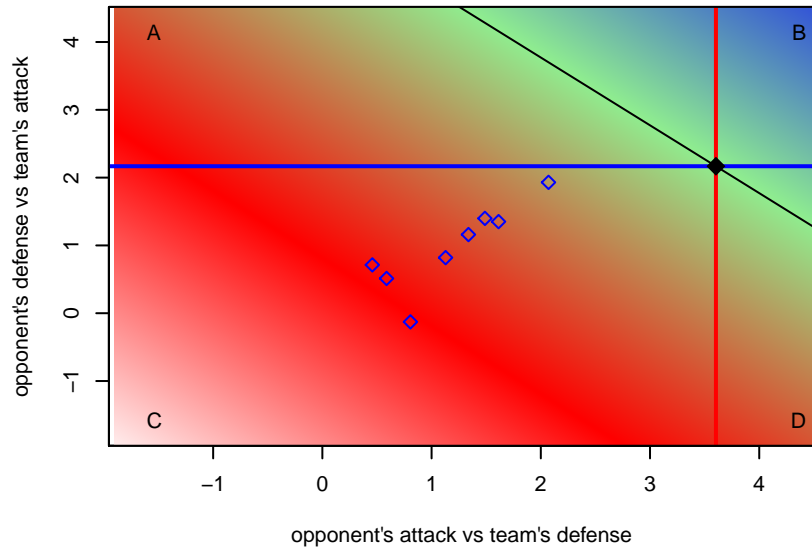

**attack and defense variance (black dot)
relative to other teams
and top 10 in region**

**attack and defense rating
relative to others at age
and all opponents in last 13 months**

**attack and defense rating
relative to others at age
and all opponents in last 13 months**

Performance relative to 13 month average

Performance relative to 13 month average

Distribution of opponents
 Red = Lose zone, Blue = Win zone, Green = Even
 Black line separates win/lose zones

lot. A=Neither has attack advantage, B=Opponent has both attack and defense advantage, C=Opponent has both attack and defense disadvantage, D=Both have