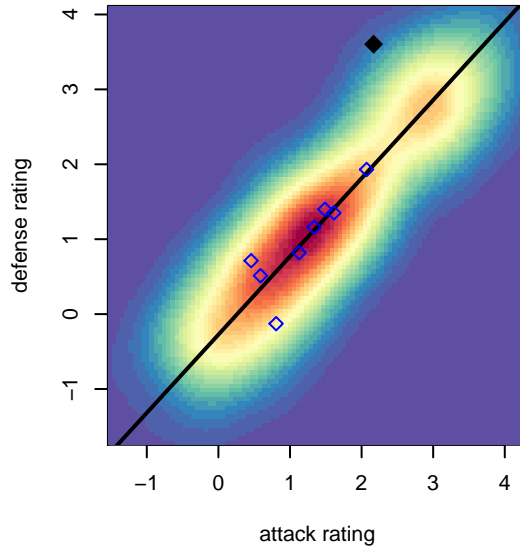

Hawaii Intl Athletics Chicas G00

, HI
G00 total strength=1633
attack=8.74 defense=36.73

alt names used:
Hawaii International Athletics Chicas
THIA Chicas

Venues played:
2014 Adidas Cup GU14
2014 Beaverton Cup GU14 Silver

**attack and defense variance (black dot)
relative to other teams
and top 10 in region**

**attack and defense rating
relative to others at age
and all opponents in last 13 months**

**attack and defense rating
relative to others at age
and all opponents in last 13 months**

Performance relative to 13 month average

Performance relative to 13 month average

Distribution of opponents
 Red = Lose zone, Blue = Win zone, Green = Even
 Black line separates win/lose zones

lot. A=Neither has attack advantage, B=Opponent has both attack and defense advantage, C=Opponent has both attack and defense disadvantage, D=Both have