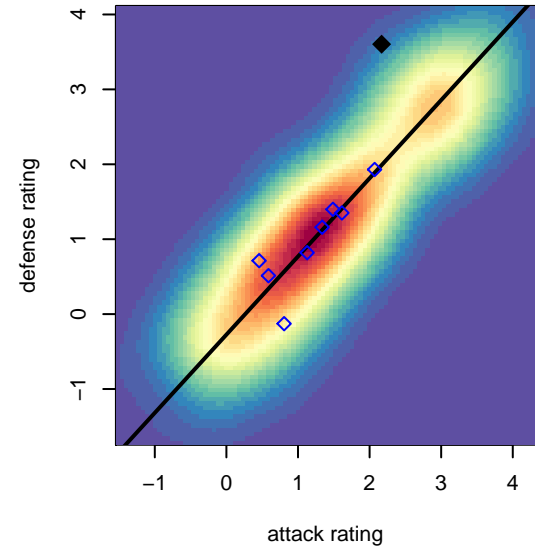

Hawaii Intl Athletics Chicas G00

, HI
G00 total strength=1633
attack=8.74 defense=36.73

alt names used:
Hawaii International Athletics Chicas
THIA Chicas

Venues played:
2014 Adidas Cup GU14
2014 Beaverton Cup GU14 Silver

**attack and defense variance (black dot)
relative to other teams
and top 10 in region**

**attack and defense rating
relative to others at age
and all opponents in last 13 months**

**attack and defense rating
relative to others at age
and all opponents in last 13 months**

Performance relative to 13 month average

Performance relative to 13 month average

Distribution of opponents
 Red = Lose zone, Blue = Win zone, Green = Even
 Black line separates win/lose zones

lot. A=Neither has attack advantage, B=Opponent has both attack and defense advantage, C=Opponent has both attack and defense disadvantage, D=Both have